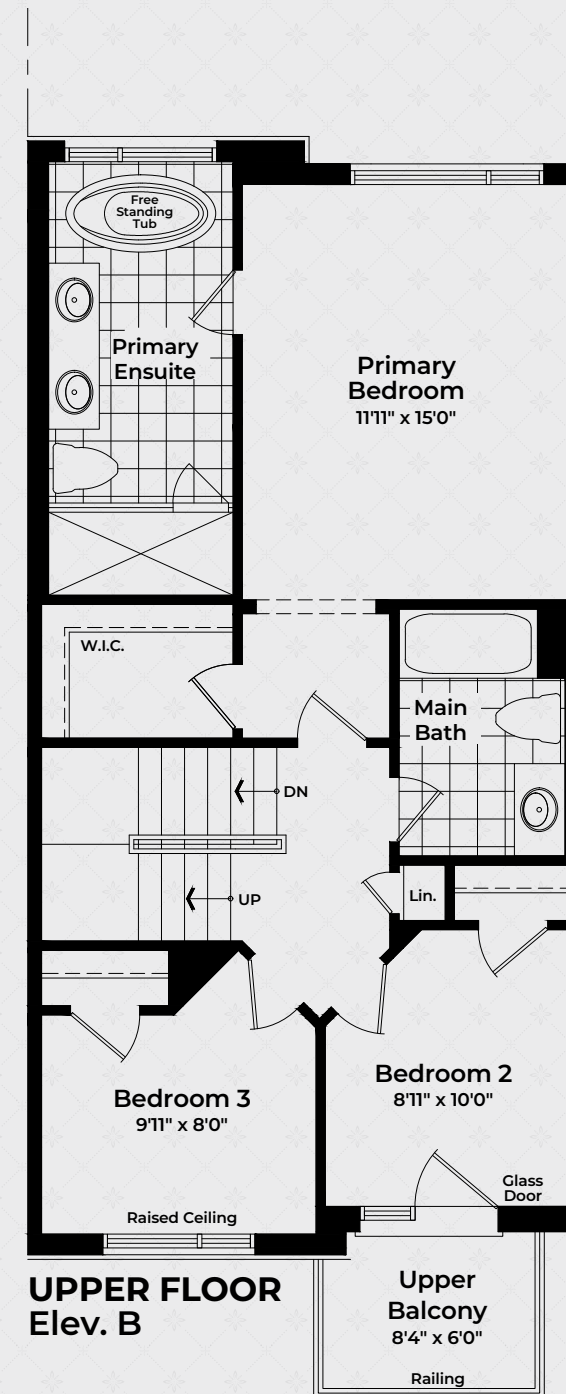

Highgrove

The Sussex House Collection

The Sussex

Interior - Elev. B

3 BEDROOMS / 4 BATHROOMS
INTERIOR 2,102 SQ. FT.

The Sussex House Collection

The Sussex

Interior - Elev. B

3 BEDROOMS / 4 BATHROOMS
INTERIOR 2,102 SQ.FT.

Purchasers are advised that all prices, sizes, figures, materials, plans, specifications, floor plans and information, including without limitation the size, location, design and layout of windows, walls, doors, structures, appliances (if any), and the balcony and terrace are subject to change without notice to the purchaser for any reason whatsoever at the sole, unfettered and absolute discretion of the vendor. Actual usable floor space, living area and square footage may vary from stated floor area. All floor plans are approximate dimensions. Balconies, terraces and layouts are determined by the block your unit is in. All renderings and illustrations are artist's concept only. Furniture is depicted for illustration purposes only and is not included. The unit shown may be the reverse of the unit purchased. The location of the building and units shown are approximate only and are subject to change without notice to the purchaser. E. & O.E. May 2023.