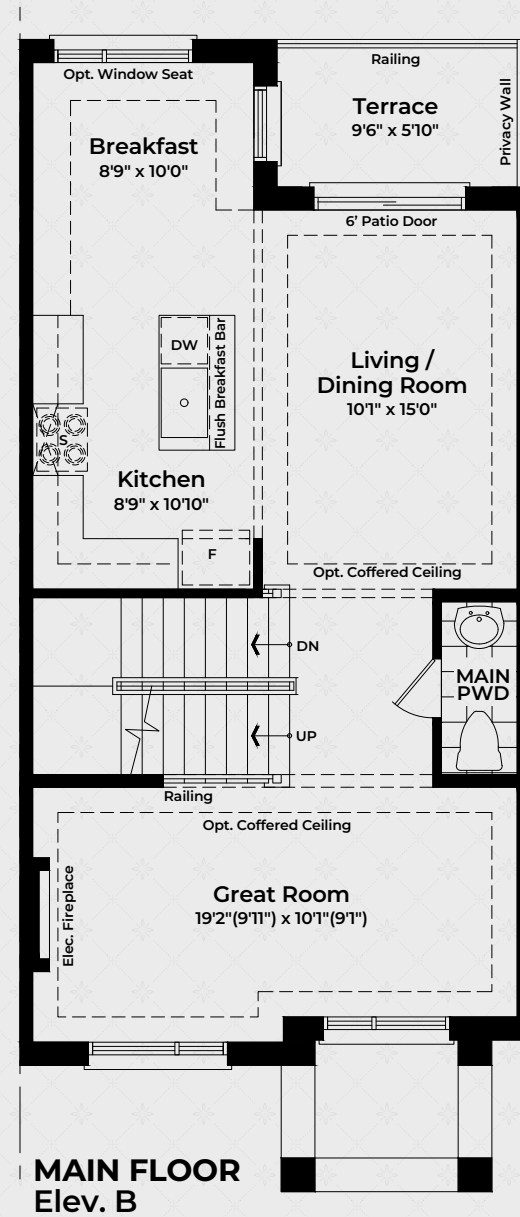

Highgrove

The Sussex House Collection

The Sussex

Interior - Elev. B

3 BEDROOMS / 4 BATHROOMS
INTERIOR 2,102 SQ. FT.

The Sussex House Collection

The Sussex

Interior - Elev. B

3 BEDROOMS / 4 BATHROOMS
INTERIOR 2,102 SQ.FT.

Purchasers are advised that all prices, sizes, figures, materials, plans, specifications, floor plans and information, including without limitation the size, location, design and layout of windows, walls, doors, structures, appliances (if any), and the balcony and terrace are subject to change without notice to the purchaser for any reason whatsoever at the sole, unfettered and absolute discretion of the vendor. Actual usable floor space, living area and square footage may vary from stated floor area. All floor plans are approximate dimensions. Balconies, terraces and layouts are determined by the block your unit is in. All renderings and illustrations are artist's concept only. Furniture is depicted for illustration purposes only and is not included. The unit shown may be the reverse of the unit purchased. The location of the building and units shown are approximate only and are subject to change without notice to the purchaser. E. & O.E. May 2023.