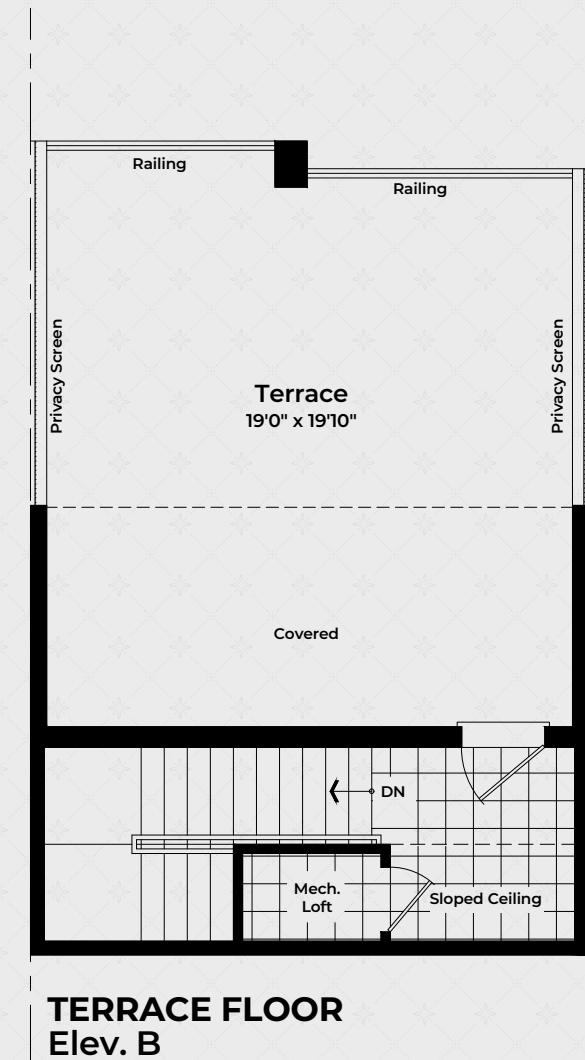

Highgrove

The Sussex House Collection

The Sussex

Interior - Elev. B

3 BEDROOMS / 4 BATHROOMS
INTERIOR 2,102 SQ. FT.

The Sussex House Collection

The Sussex

Interior - Elev. B

3 BEDROOMS / 4 BATHROOMS
INTERIOR 2,102 SQ.FT.

Purchasers are advised that all prices, sizes, figures, materials, plans, specifications, floor plans and information, including without limitation the size, location, design and layout of windows, walls, doors, structures, appliances (if any), and the balcony and terrace are subject to change without notice to the purchaser for any reason whatsoever at the sole, unfettered and absolute discretion of the vendor. Actual usable floor space, living area and square footage may vary from stated floor area. All floor plans are approximate dimensions. Balconies, terraces and layouts are determined by the block your unit is in. All renderings and illustrations are artist's concept only. Furniture is depicted for illustration purposes only and is not included. The unit shown may be the reverse of the unit purchased. The location of the building and units shown are approximate only and are subject to change without notice to the purchaser. E. & O.E. May 2023.