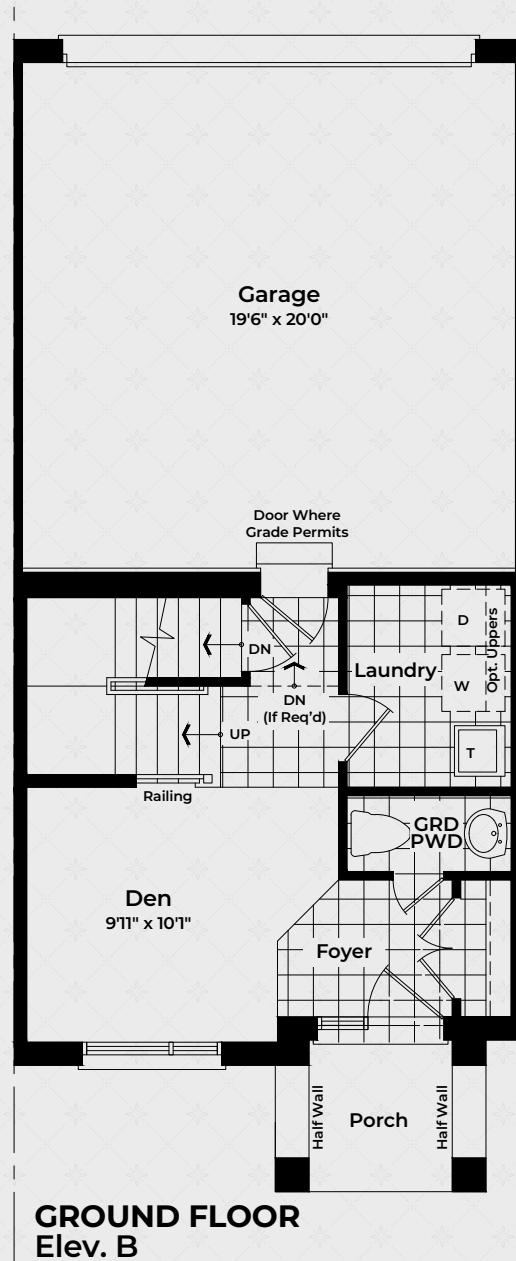

Highgrove

The Sussex House Collection

The Sussex

Interior - Elev. B

3 BEDROOMS / 4 BATHROOMS
INTERIOR 2,102 SQ. FT.

The Sussex House Collection

The Sussex

Interior - Elev. B

3 BEDROOMS / 4 BATHROOMS
INTERIOR 2,102 SQ.FT.

Purchasers are advised that all prices, sizes, figures, materials, plans, specifications, floor plans and information, including without limitation the size, location, design and layout of windows, walls, doors, structures, appliances (if any), and the balcony and terrace are subject to change without notice to the purchaser for any reason whatsoever at the sole, unfettered and absolute discretion of the vendor. Actual usable floor space, living area and square footage may vary from stated floor area. All floor plans are approximate dimensions. Balconies, terraces and layouts are determined by the block your unit is in. All renderings and illustrations are artist's concept only. Furniture is depicted for illustration purposes only and is not included. The unit shown may be the reverse of the unit purchased. The location of the building and units shown are approximate only and are subject to change without notice to the purchaser. E. & O.E. May 2023.