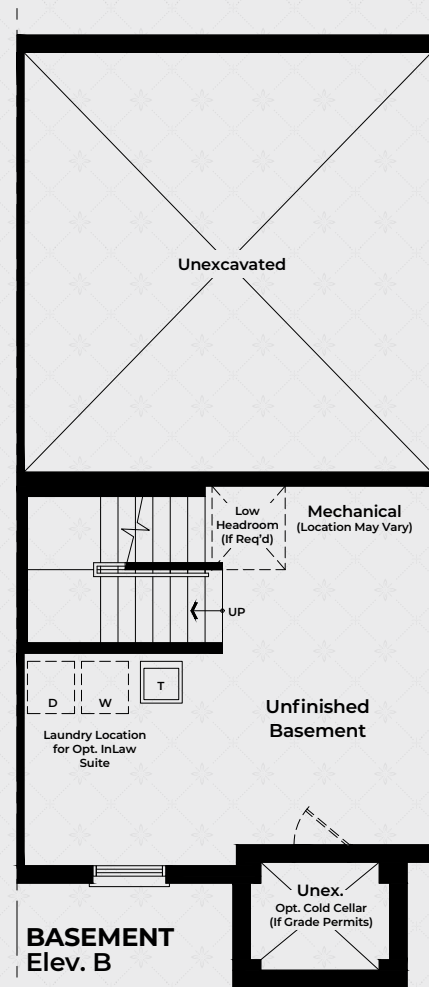

Highgrove

The Sussex House Collection

The Sussex

Interior - Elev. B

3 BEDROOMS / 4 BATHROOMS
INTERIOR 2,102 SQ. FT.

The Sussex House Collection

The Sussex

Interior - Elev. B

3 BEDROOMS / 4 BATHROOMS
INTERIOR 2,102 SQ.FT.

Purchasers are advised that all prices, sizes, figures, materials, plans, specifications, floor plans and information, including without limitation the size, location, design and layout of windows, walls, doors, structures, appliances (if any), and the balcony and terrace are subject to change without notice to the purchaser for any reason whatsoever at the sole, unfettered and absolute discretion of the vendor. Actual usable floor space, living area and square footage may vary from stated floor area. All floor plans are approximate dimensions. Balconies, terraces and layouts are determined by the block your unit is in. All renderings and illustrations are artist's concept only. Furniture is depicted for illustration purposes only and is not included. The unit shown may be the reverse of the unit purchased. The location of the building and units shown are approximate only and are subject to change without notice to the purchaser. E. & O.E. May 2023.