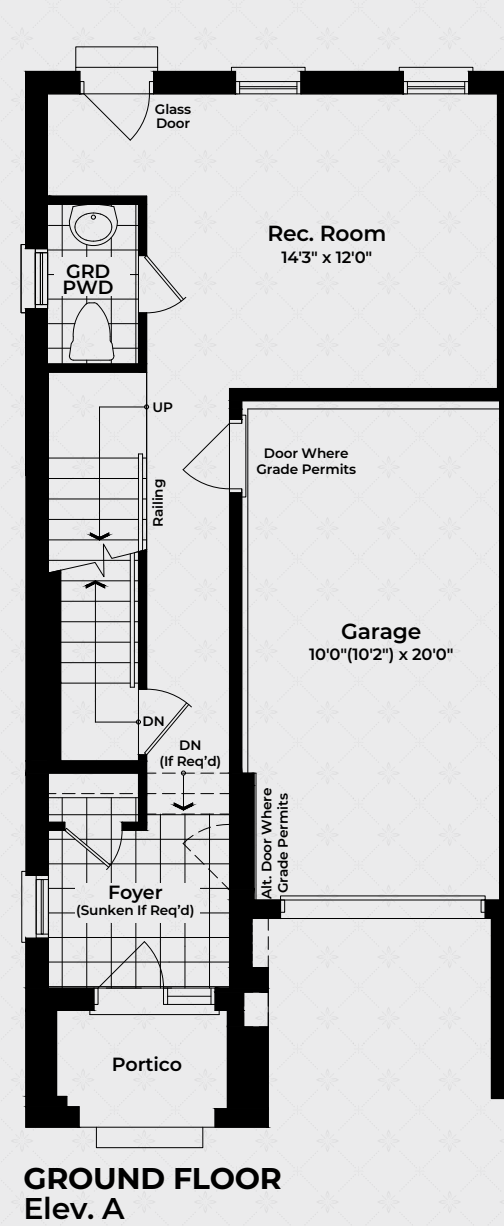

Highgrove

The Somerset House Collection

The Somerset End

3 BEDROOMS / 4 BATHROOMS
INTERIOR 2,044 SQ.FT.

The Somerset House Collection

The Somerset End

3 BEDROOMS / 4 BATHROOMS
INTERIOR 2,044 SQ.FT.

Purchasers are advised that all prices, sizes, figures, materials, plans, specifications, floor plans and information, including without limitation the size, location, design and layout of windows, walls, doors, structures, appliances (if any), and the balcony and terrace are subject to change without notice to the purchaser for any reason whatsoever at the sole, unfettered and absolute discretion of the vendor. Actual usable floor space, living area and square footage may vary from stated floor area. All floor plans are approximate dimensions. Balconies, terraces and layouts are determined by the block your unit is in. All renderings and illustrations are artist's concept only. Furniture is depicted for illustration purposes only and is not included. The unit shown may be the reverse of the unit purchased. The location of the building and units shown are approximate only and are subject to change without notice to the purchaser. E. & O.E. May 2023.