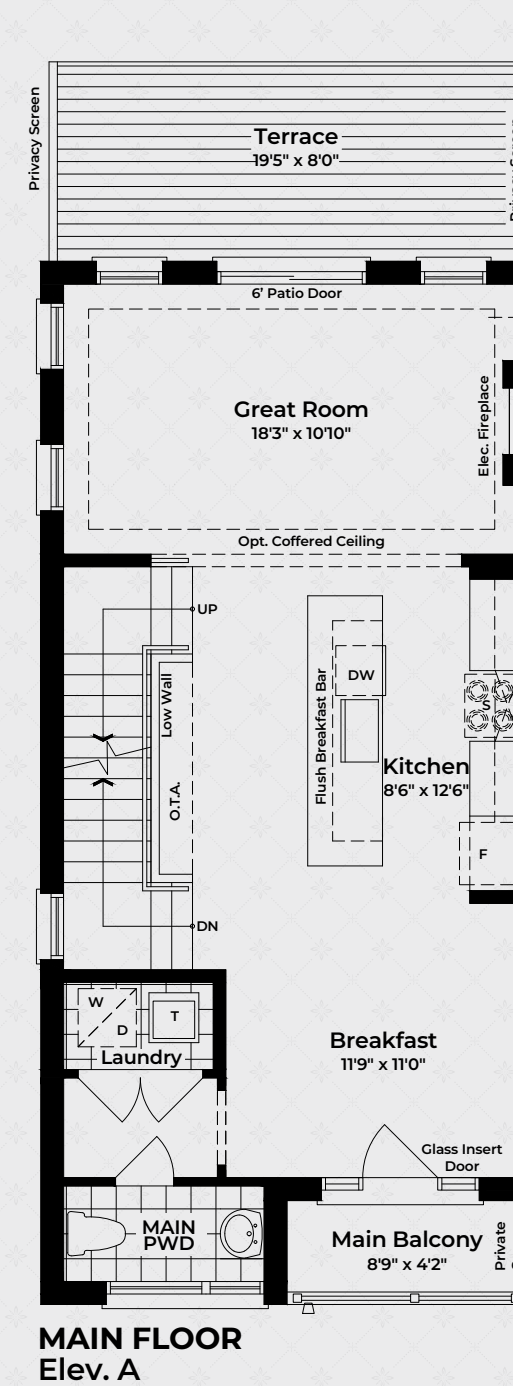

Highgrove

The Somerset House Collection

The Somerset End

3 BEDROOMS / 4 BATHROOMS
INTERIOR 2,044 SQ.FT.

The Somerset House Collection

The Somerset End

3 BEDROOMS / 4 BATHROOMS
INTERIOR 2,044 SQ.FT.

Purchasers are advised that all prices, sizes, figures, materials, plans, specifications, floor plans and information, including without limitation the size, location, design and layout of windows, walls, doors, structures, appliances (if any), and the balcony and terrace are subject to change without notice to the purchaser for any reason whatsoever at the sole, unfettered and absolute discretion of the vendor. Actual usable floor space, living area and square footage may vary from stated floor area. All floor plans are approximate dimensions. Balconies, terraces and layouts are determined by the block your unit is in. All renderings and illustrations are artist's concept only. Furniture is depicted for illustration purposes only and is not included. The unit shown may be the reverse of the unit purchased. The location of the building and units shown are approximate only and are subject to change without notice to the purchaser. E. & O.E. May 2023.