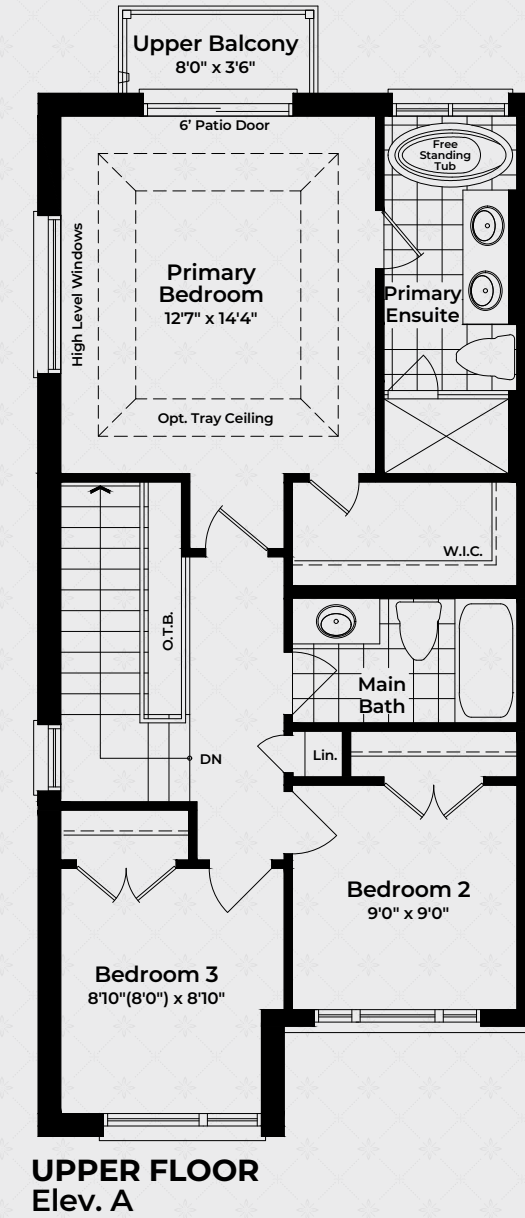

Highgrove

The Somerset House Collection

The Somerset End

3 BEDROOMS / 4 BATHROOMS
INTERIOR 2,044 SQ.FT.

The Somerset House Collection

The Somerset End

3 BEDROOMS / 4 BATHROOMS
INTERIOR 2,044 SQ.FT.

Purchasers are advised that all prices, sizes, figures, materials, plans, specifications, floor plans and information, including without limitation the size, location, design and layout of windows, walls, doors, structures, appliances (if any), and the balcony and terrace are subject to change without notice to the purchaser for any reason whatsoever at the sole, unfettered and absolute discretion of the vendor. Actual usable floor space, living area and square footage may vary from stated floor area. All floor plans are approximate dimensions. Balconies, terraces and layouts are determined by the block your unit is in. All renderings and illustrations are artist's concept only. Furniture is depicted for illustration purposes only and is not included. The unit shown may be the reverse of the unit purchased. The location of the building and units shown are approximate only and are subject to change without notice to the purchaser. E. & O.E. May 2023.