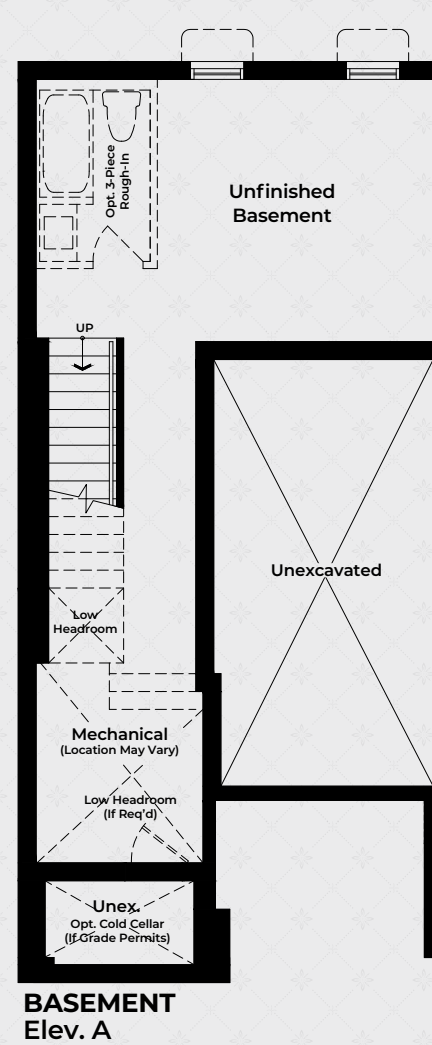

Highgrove

The Somerset House Collection

The Somerset End

3 BEDROOMS / 4 BATHROOMS
INTERIOR 2,044 SQ.FT.

The Somerset House Collection

The Somerset End

3 BEDROOMS / 4 BATHROOMS
INTERIOR 2,044 SQ.FT.

Purchasers are advised that all prices, sizes, figures, materials, plans, specifications, floor plans and information, including without limitation the size, location, design and layout of windows, walls, doors, structures, appliances (if any), and the balcony and terrace are subject to change without notice to the purchaser for any reason whatsoever at the sole, unfettered and absolute discretion of the vendor. Actual usable floor space, living area and square footage may vary from stated floor area. All floor plans are approximate dimensions. Balconies, terraces and layouts are determined by the block your unit is in. All renderings and illustrations are artist's concept only. Furniture is depicted for illustration purposes only and is not included. The unit shown may be the reverse of the unit purchased. The location of the building and units shown are approximate only and are subject to change without notice to the purchaser. E. & O.E. May 2023.