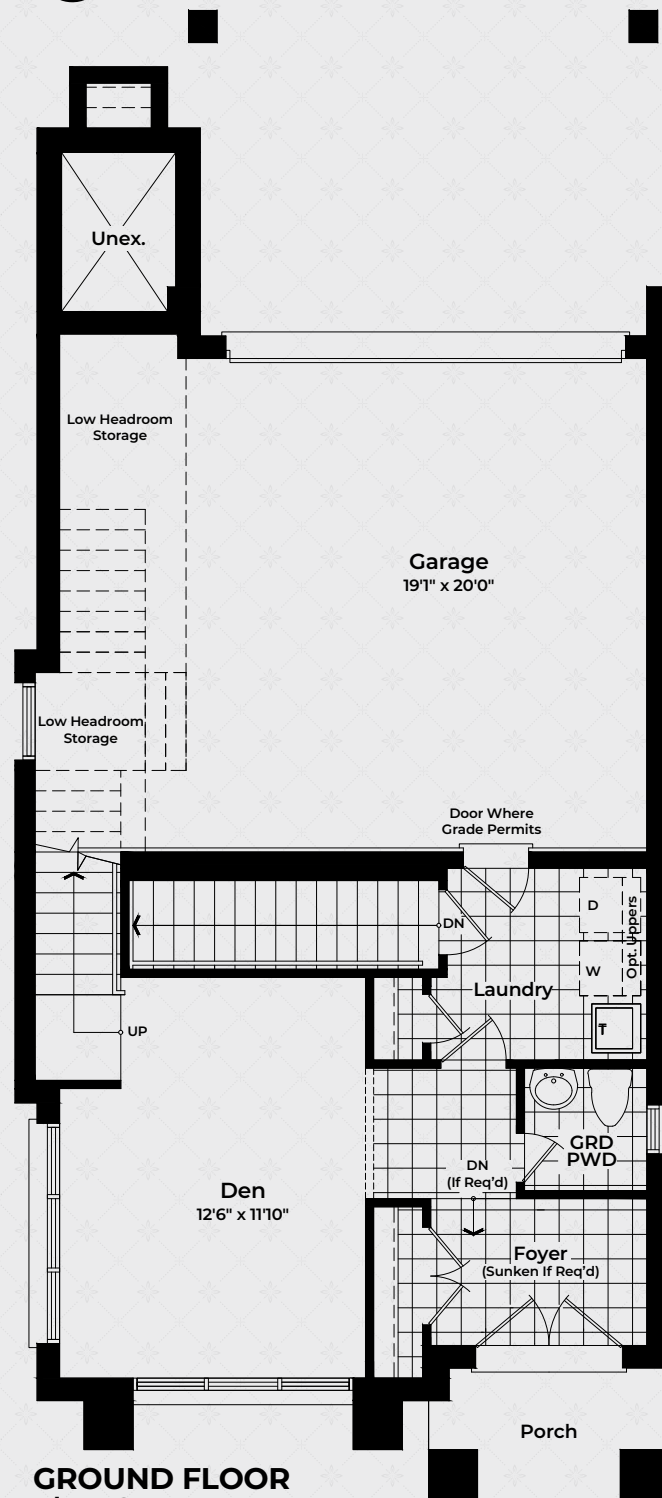

Highgrove

The Chelsea Manor Collection

The Chelsea C

Corner

4 BEDROOMS / 5 BATHROOMS
INTERIOR 2,911 SQ.FT.

Rendering is Artist concept.

The Chelsea Manor Collection

The Chelsea C

Corner

4 BEDROOMS / 5 BATHROOMS
INTERIOR 2,911 SQ.FT.

BASEMENT
Elev. C

GROUND FLOOR
Elev. C

MAIN FLOOR
Elev. C

UPPER FLOOR
Elev. C

Purchasers are advised that all prices, sizes, figures, materials, plans, specifications, floor plans and information, including without limitation the size, location, design and layout of windows, walls, doors, structures, appliances (if any), and the balcony and terrace are subject to change without notice to the purchaser for any reason whatsoever at the sole, unfettered and absolute discretion of the vendor. Actual usable floor space, living area and square footage may vary from stated floor area. All floor plans are approximate dimensions. Balconies, terraces and layouts are artist's concept only. Furniture is depicted for illustration purposes only and is not included. The unit shown may be the reverse of the unit purchased. The location of the building and units shown are approximate only and are subject to change without notice to the purchaser. E. & O.E. May 2023.