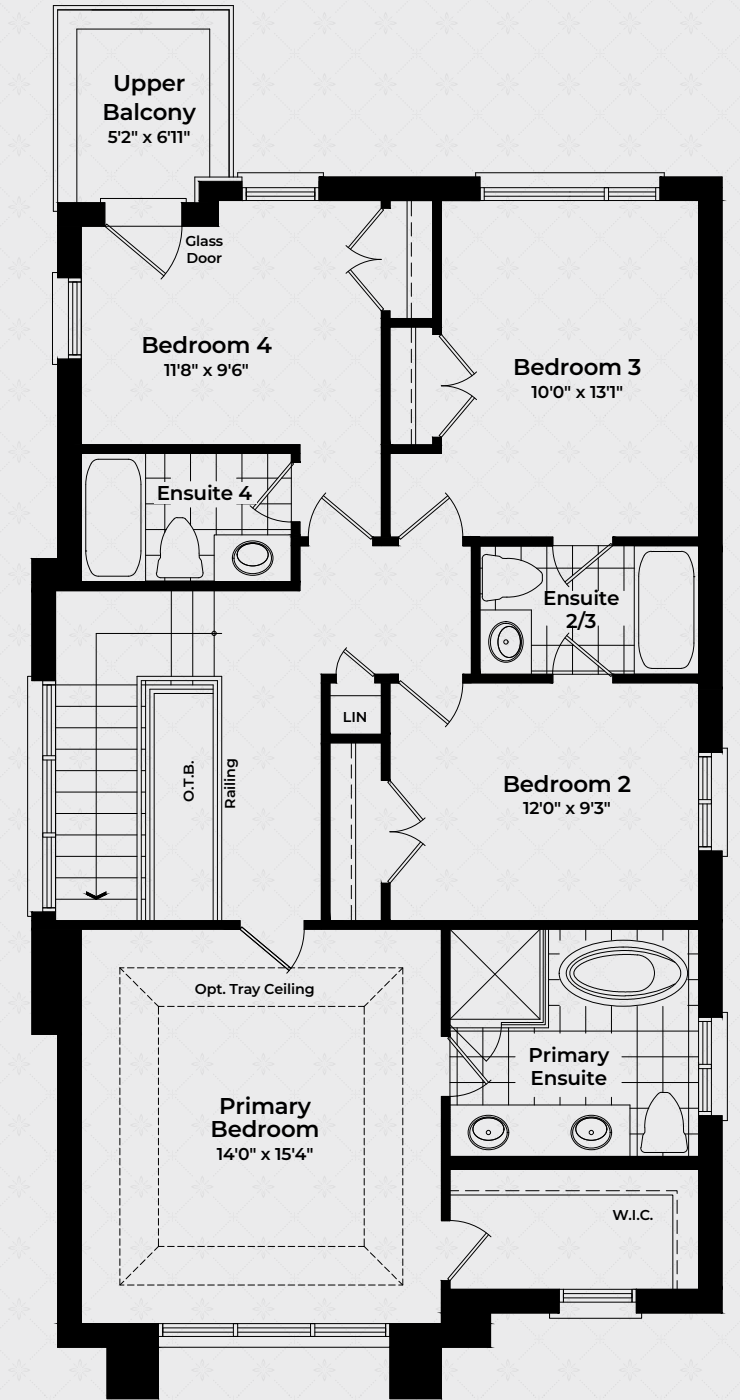

Highgrove

The Chelsea Manor Collection

The Chelsea C

Corner

4 BEDROOMS / 5 BATHROOMS
INTERIOR 2,911 SQ.FT.

Rendering is Artist concept.

The Chelsea Manor Collection

The Chelsea C

Corner

4 BEDROOMS / 5 BATHROOMS
INTERIOR 2,911 SQ.FT.

BASEMENT
Elev. C

GROUND FLOOR
Elev. C

MAIN FLOOR
Elev. C

UPPER FLOOR
Elev. C

Purchasers are advised that all prices, sizes, figures, materials, plans, specifications, floor plans and information, including without limitation the size, location, design and layout of windows, walls, doors, structures, appliances (if any), and the balcony and terrace are subject to change without notice to the purchaser for any reason whatsoever at the sole, unfettered and absolute discretion of the vendor. Actual usable floor space, living area and square footage may vary from stated floor area. All floor plans are approximate dimensions. Balconies, terraces and layouts are artist's concept only. Furniture is depicted for illustration purposes only and is not included. The unit shown may be the reverse of the unit purchased. The location of the building and units shown are approximate only and are subject to change without notice to the purchaser. E. & O.E. May 2023.