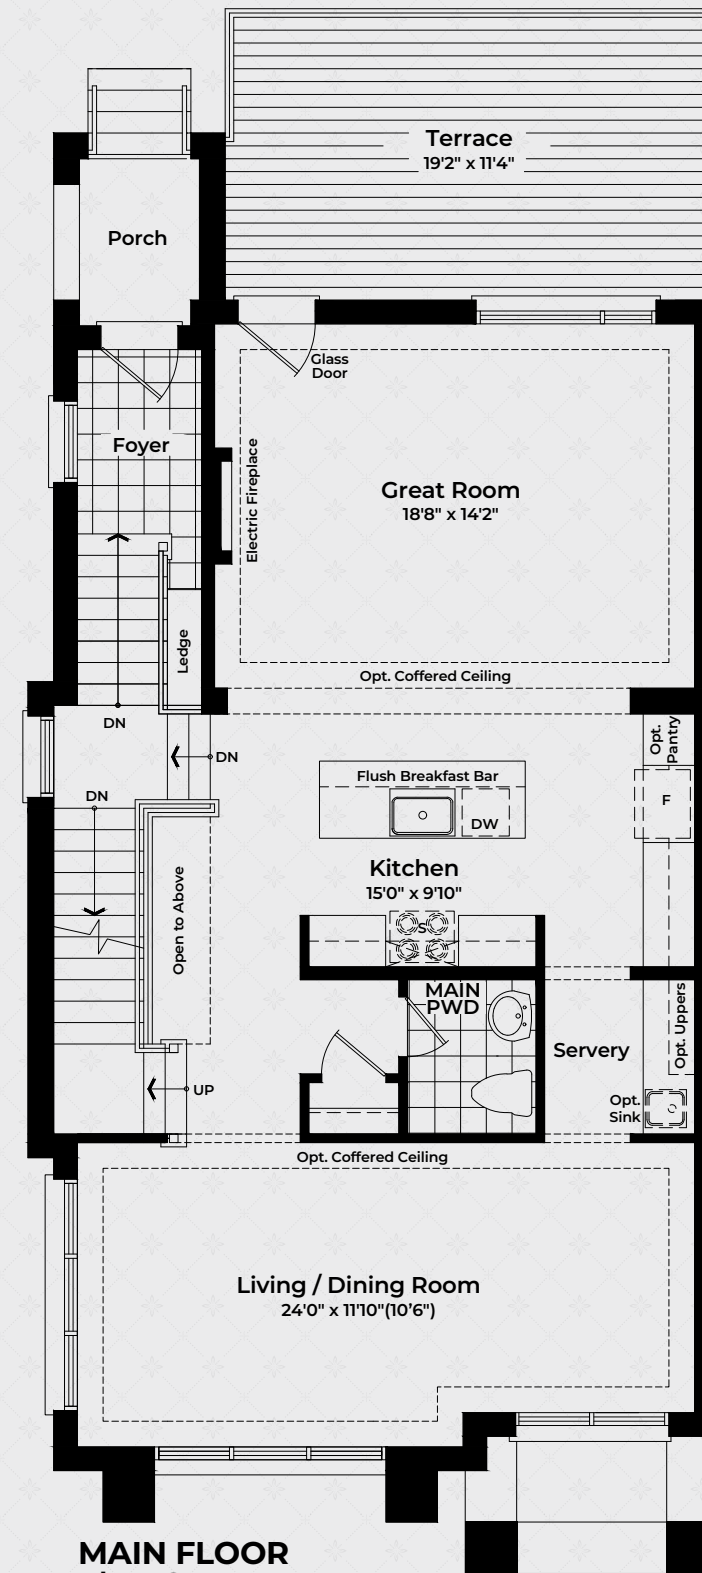

Highgrove

The Chelsea Manor Collection

The Chelsea C

Corner

4 BEDROOMS / 5 BATHROOMS
INTERIOR 2,911 SQ.FT.

Rendering is Artist concept.

The Chelsea Manor Collection

The Chelsea C

Corner

4 BEDROOMS / 5 BATHROOMS
INTERIOR 2,911 SQ.FT.

BASEMENT
Elev. C

GROUND FLOOR
Elev. C

MAIN FLOOR
Elev. C

UPPER FLOOR
Elev. C

Purchasers are advised that all prices, sizes, figures, materials, plans, specifications, floor plans and information, including without limitation the size, location, design and layout of windows, walls, doors, structures, appliances (if any), and the balcony and terrace are subject to change without notice to the purchaser for any reason whatsoever at the sole, unfettered and absolute discretion of the vendor. Actual usable floor space, living area and square footage may vary from stated floor area. All floor plans are approximate dimensions. Balconies, terraces and layouts are artist's concept only. Furniture is depicted for illustration purposes only and is not included. The unit shown may be the reverse of the unit purchased. The location of the building and units shown are approximate only and are subject to change without notice to the purchaser. E. & O.E. May 2023.