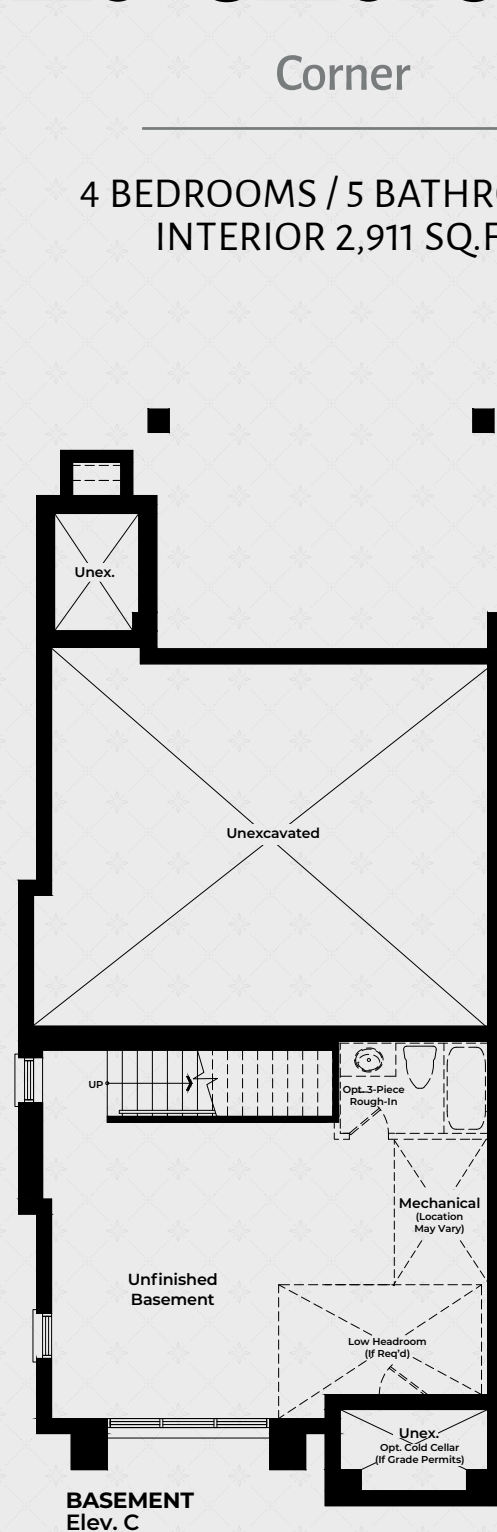

Highgrove

The Chelsea Manor Collection

The Chelsea C

Corner

4 BEDROOMS / 5 BATHROOMS
INTERIOR 2,911 SQ.FT.

Rendering is Artist concept.

The Chelsea Manor Collection

The Chelsea C

Corner

4 BEDROOMS / 5 BATHROOMS
INTERIOR 2,911 SQ.FT.

BASEMENT
Elev. C

GROUND FLOOR
Elev. C

MAIN FLOOR
Elev. C

UPPER FLOOR
Elev. C

Purchasers are advised that all prices, sizes, figures, materials, plans, specifications, floor plans and information, including without limitation the size, location, design and layout of windows, walls, doors, structures, appliances (if any), and the balcony and terrace are subject to change without notice to the purchaser for any reason whatsoever at the sole, unfettered and absolute discretion of the vendor. Actual usable floor space, living area and square footage may vary from stated floor area. All floor plans are approximate dimensions. Balconies, terraces and layouts are artist's concept only. Furniture is depicted for illustration purposes only and is not included. The unit shown may be the reverse of the unit purchased. The location of the building and units shown are approximate only and are subject to change without notice to the purchaser. E. & O.E. May 2023.